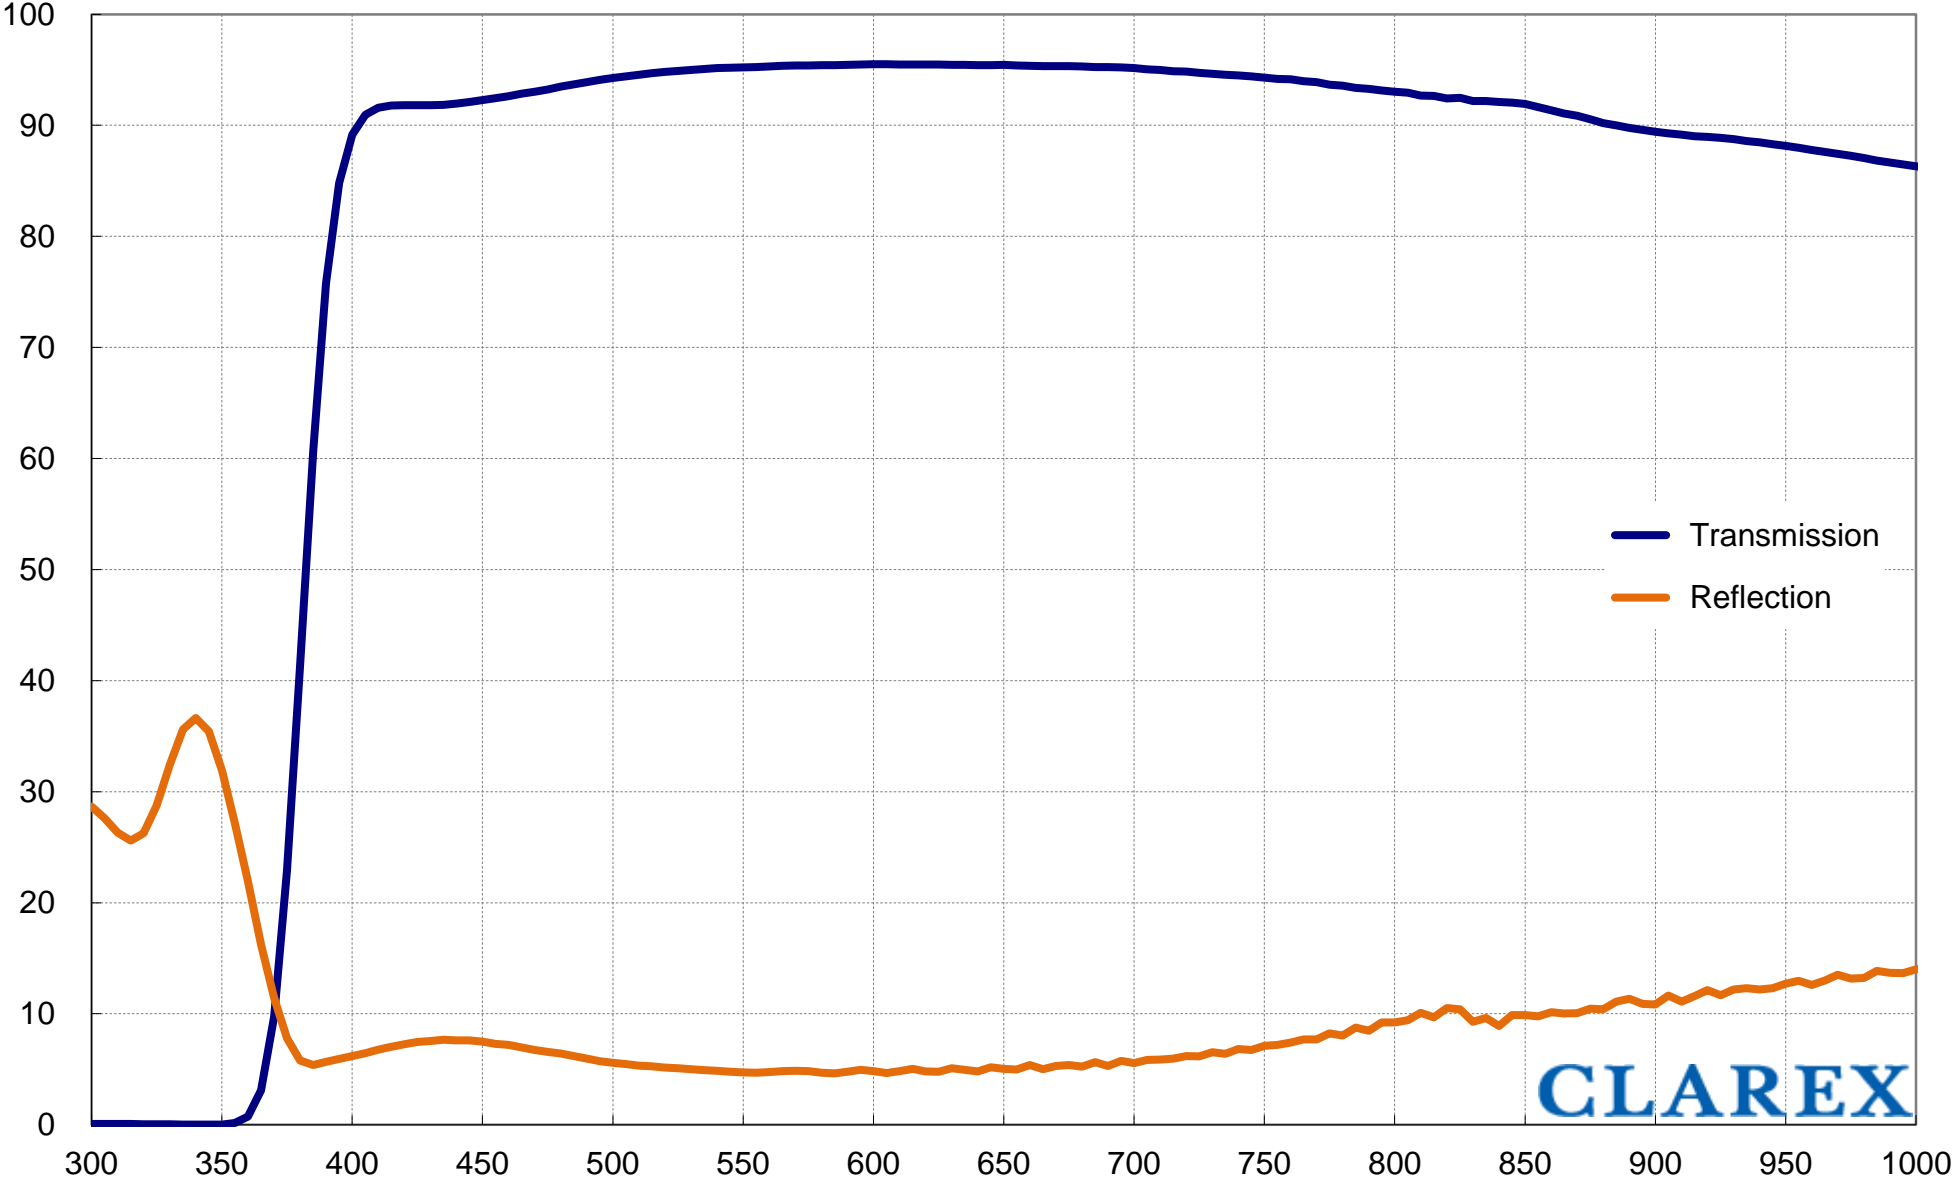

AR (Anti-Reflection) Coat Filter MHA2000 001

Transmission, Reflection (%)

— Transmission
— Reflection

CLAREX

※ These are our experimental measured values in 1.0mm thick.
※ Value provided cannot be guaranteed in your application due to circumstances beyond our control.